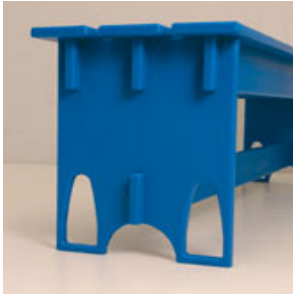

## Bench Seating & Hookboards

### General:

Manufactured from solid polyethylene and is suitable for wet & dry areas. Optional reduced height, junior version available

### Hookboards:

20mm thick solid polyethylene wall plate fixed to wall by stainless steel screws covered with colour coordinated polyethylene (Must have suitable wall) fitted with 4 pegs per 1000mm of wall plate